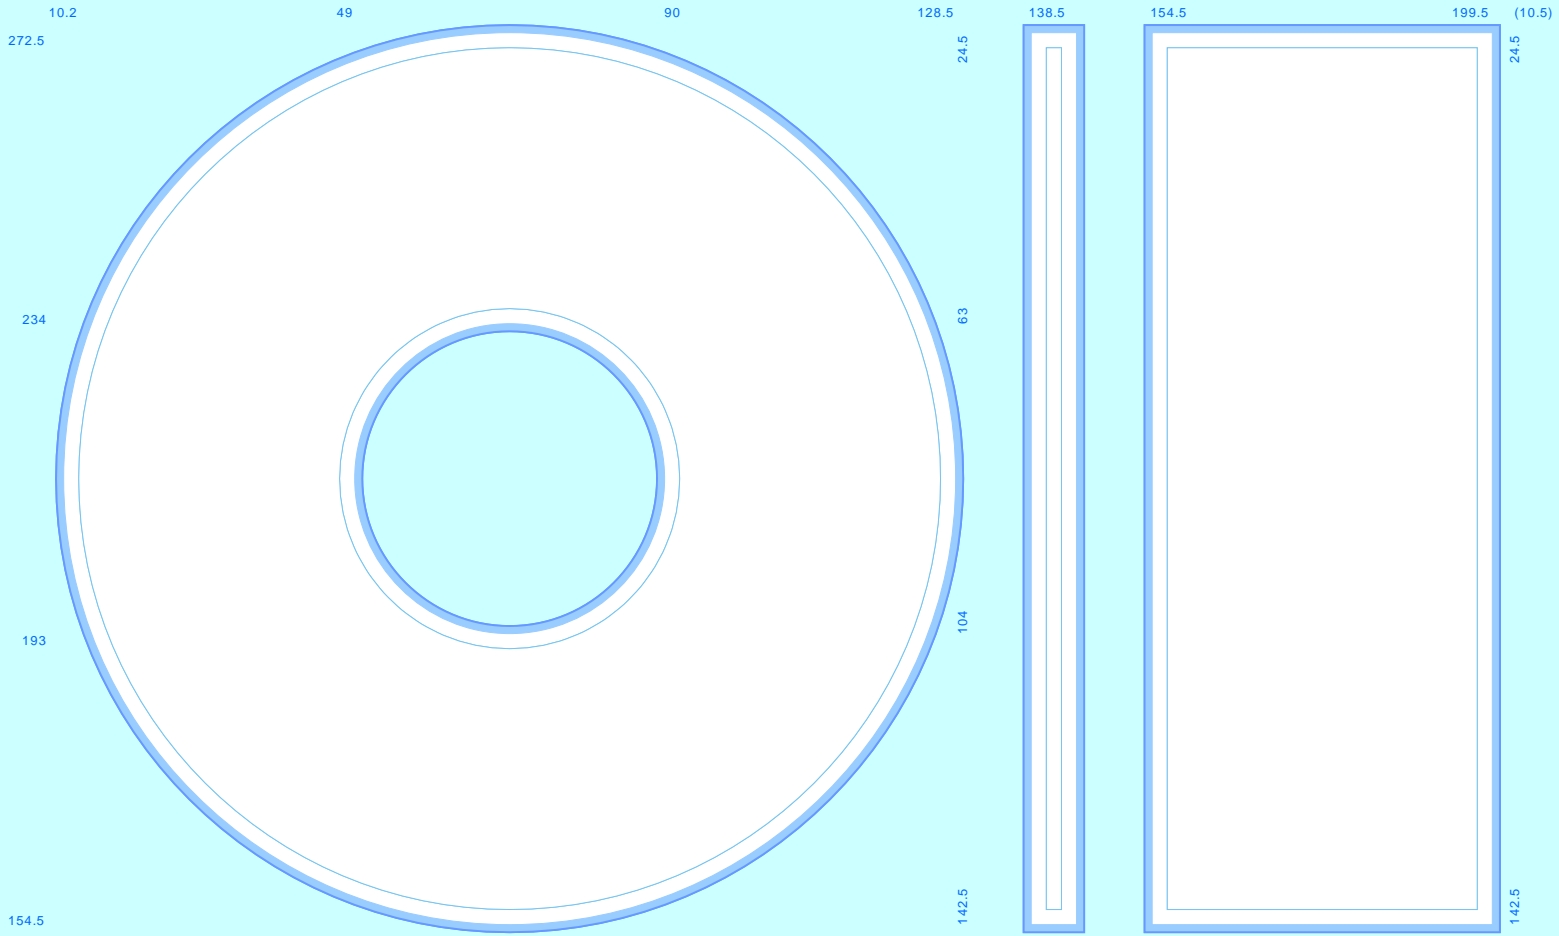

CD Face Label: 118mm dia (41mm dia hole), 2 per page
Case Labels: 118mm x 6mm and 116mm x 55mm, 2 per page
Layout: Across 1 set. Down 2 sets. (Rotate 180° step 130mm)

© LCL Templates 2003. The rights to use this template is granted for the sole purpose to assist in the creation of artwork. It is not to be redistributed, sold or otherwise disposed of without the express permission of LCL Templates.