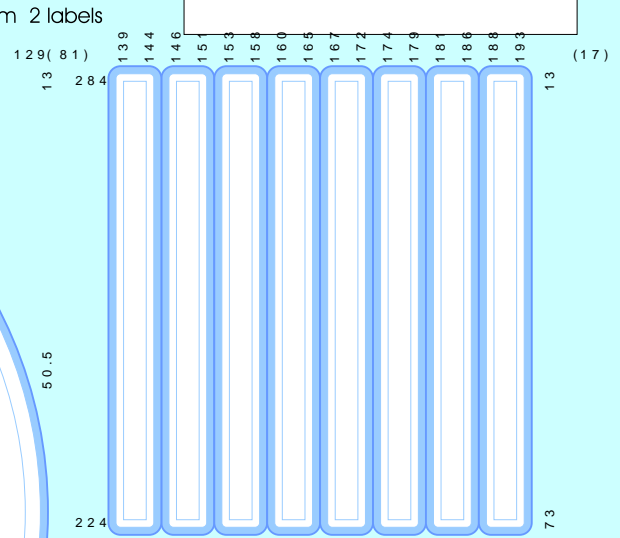

PATENTED GB2286176 © 2003 Label Connections Limited

PCLDCOMBI

Main Label: 116mm circular Step: → 1 x 0mm ↓ 2 x 126mm 2 labels

See below for other label formats

Main Label: 116mm circular Step: → 1 x 0mm ↓ 2 x 126mm 2 labels  
Label: 5mm x 60mm Step: → 8 x 7mm ↓ 1 x 0mm 8 labels  
Label: 5mm x 115mm Step: → 8 x 7mm ↓ 1 x 0mm 8 labels  
Label: 55mm x 35mm Step: → 1 x 0mm ↓ 1 x 0mm 1 label

The right to use this template is granted for the sole purpose to assist in the creation of artwork for the PCL™ range of labels. It is not to be redistributed, sold or otherwise disposed of without the express permission of Label Connections Ltd. +44 (0)1480 211222